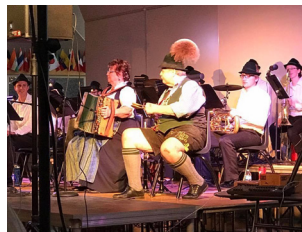

BACK BY OOM-PA-POPULAR DEMAND . . .

Wespenmusikanten And Friends

Kimberly High School's Ethnic Music Ensemble Concert Featuring

- Traditional polkas, waltzes & marches of Germany, Austria & Bohemia
- "Old-time" Wisconsin favorites
- Swiss alpenhorns and other surprises!
- Guests: Jim & Marcie Ninnemann on authentic alpenhorns, Ernie Broeniman of Dorf Kapelle and more special guests to be announced!

Friday, May 24, 2019

7:00PM Concert

Kimberly High
School Commons

Join Us for Refreshments at 6:00PM

Brats, Sauerkraut, Black Forest Cherry Torte
and Stone Arch Root Beer Available for Purchase

*Refreshments served by the
Kimberly Band Boosters*